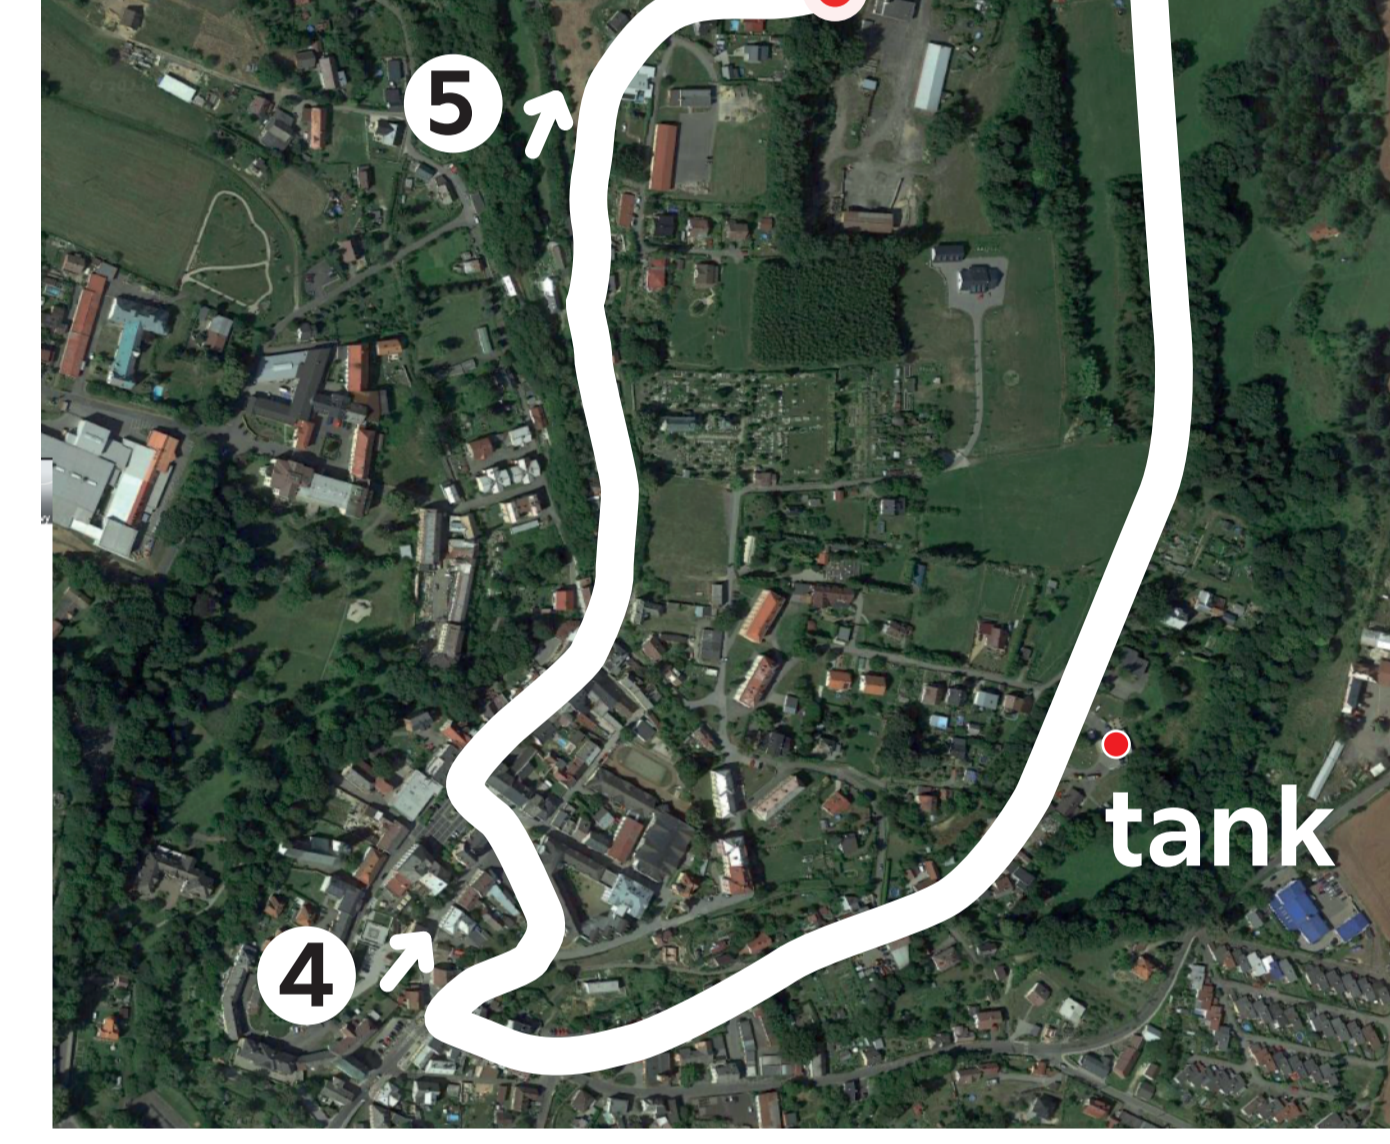

address to Reinco s.r.o

U CIHELNY 115
CESKY DUB
463 43

GPS

50.6659858N,
14.9996547E

way

from Liberec

1
turn Right
in Hodkovice
nad Mohelkou

from Prague

1
turn Right
in Hodkovice
nad Mohelkou

2
go to
ČESKÝ DUB

3
go STRAIGHT
to ČESKÝ DUB

4
turn RIGHT
to REINCO s.r.o

5
turn RIGHT
to REINCO s.r.o

6
YOU ARE HERE!
park LEFT SIDE
to REINCO s.r.o

PARK TO RED
LINE ON THE
PICTURE!