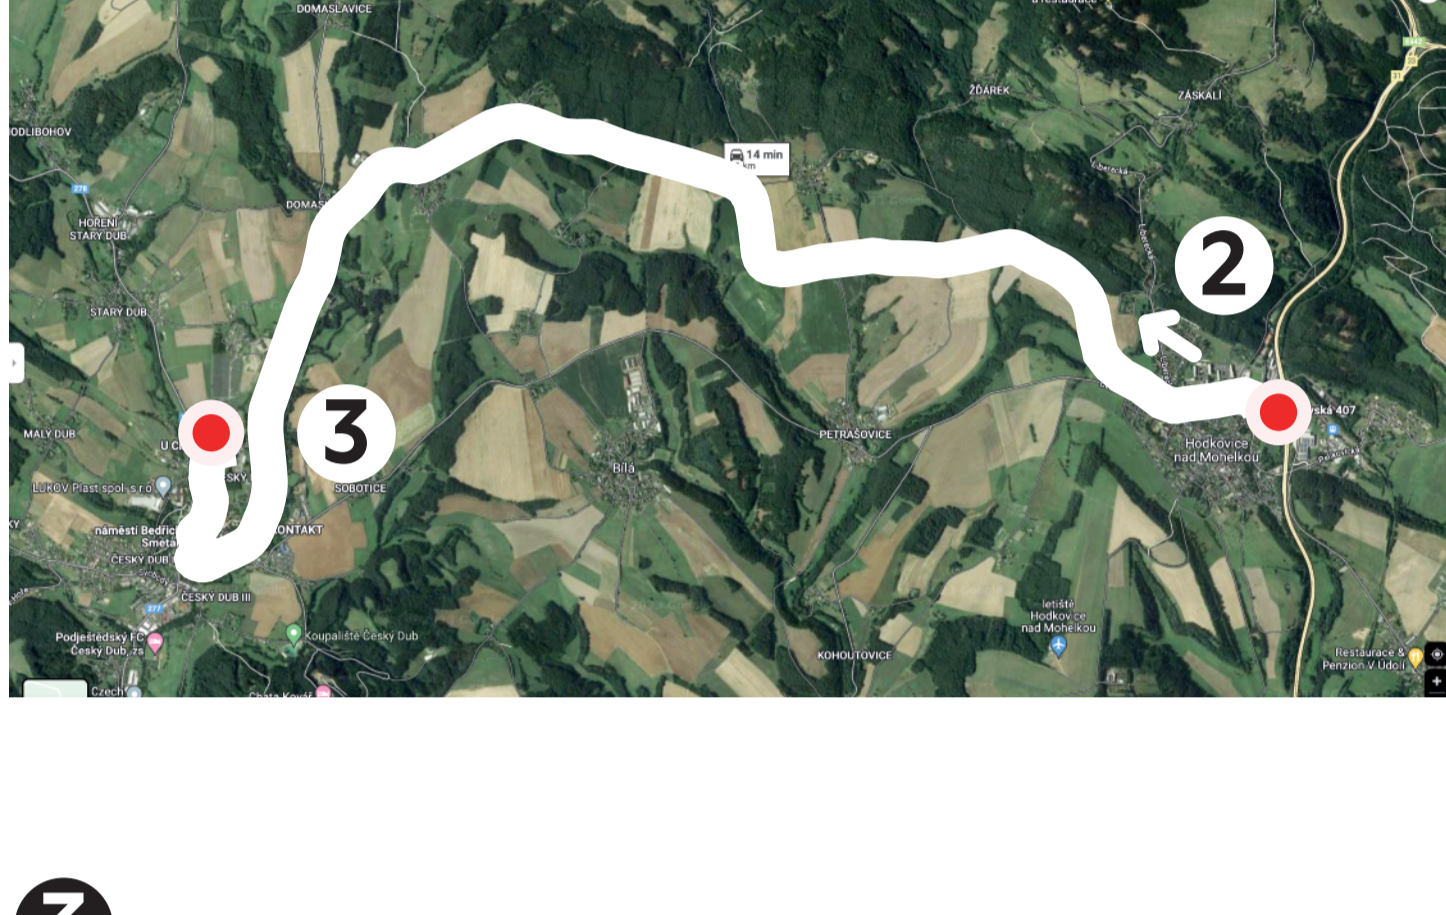

address to Reinco s.r.o

U CIHELNY 115
CESKY DUB
463 43

GPS

50.6659858N,
14.9996547E

way

from Liberec

1
turn Right
in Hodkovice
nad Mohelkou

from Prague

1
turn Right
in Hodkovice
nad Mohelkou

2
go to
ČESKÝ DUB

3
go STRAIGHT
to ČESKÝ DUB

4
turn RIGHT
to REINCO s.r.o

5
turn RIGHT
to REINCO s.r.o

6
YOU ARE HERE!
park LEFT SIDE
to REINCO s.r.o

PARK TO RED
LINE ON THE
PICTURE!